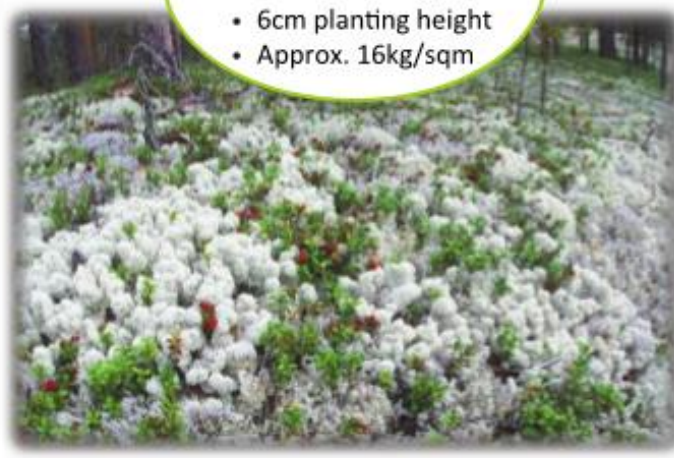

## Technical info

- 12mm mdf support
- 6cm planting height
- Approx. 16kg/sqm

easygreen  
INTERIOR

- NO WATERING

PLANT AND MOSS PICTURES  
NEVER NEED TO BE WATERED

- NOISE REDUCTION

ABSORBS 50% OF SOUND

- HUMIDITY REGULATION